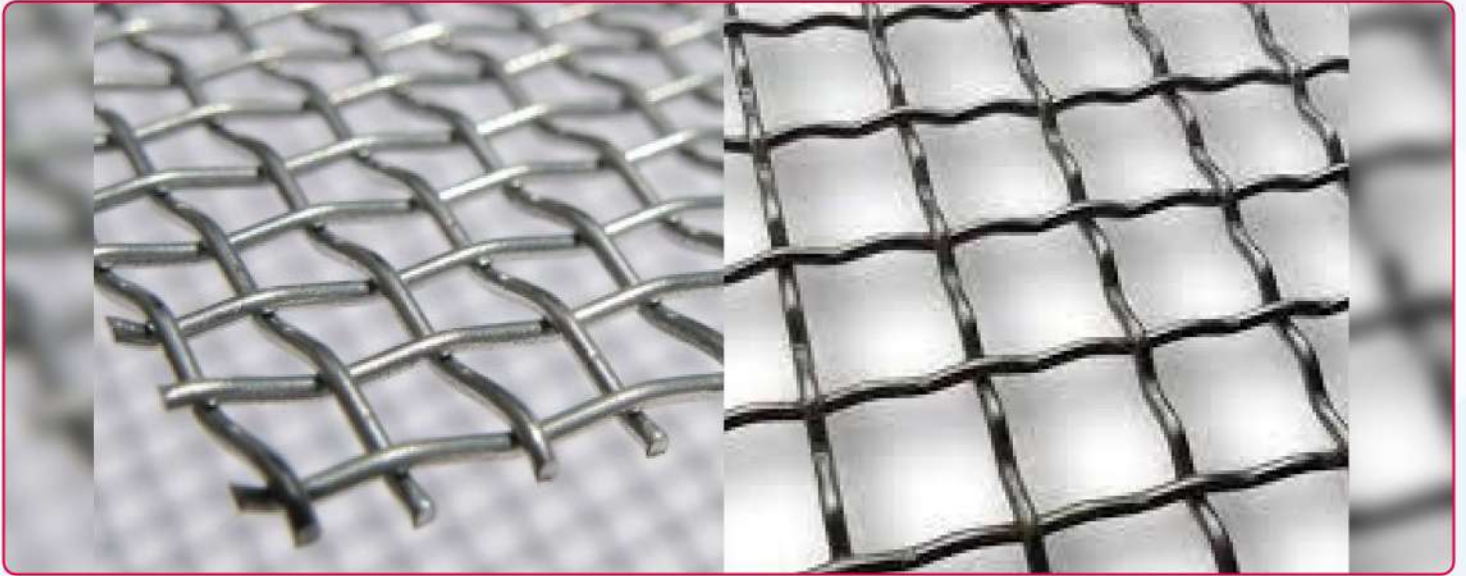

## Woven Wire Mesh

- Woven Wire Mesh are Manufactured in Crimped & Intercrimped Pattern.
- Manufactured in Various Metals - SS / MS / GI / High Carbon / Special Steel Grades / Monel / etc.

**Jeetmull Jaichandlall Pvt Ltd**