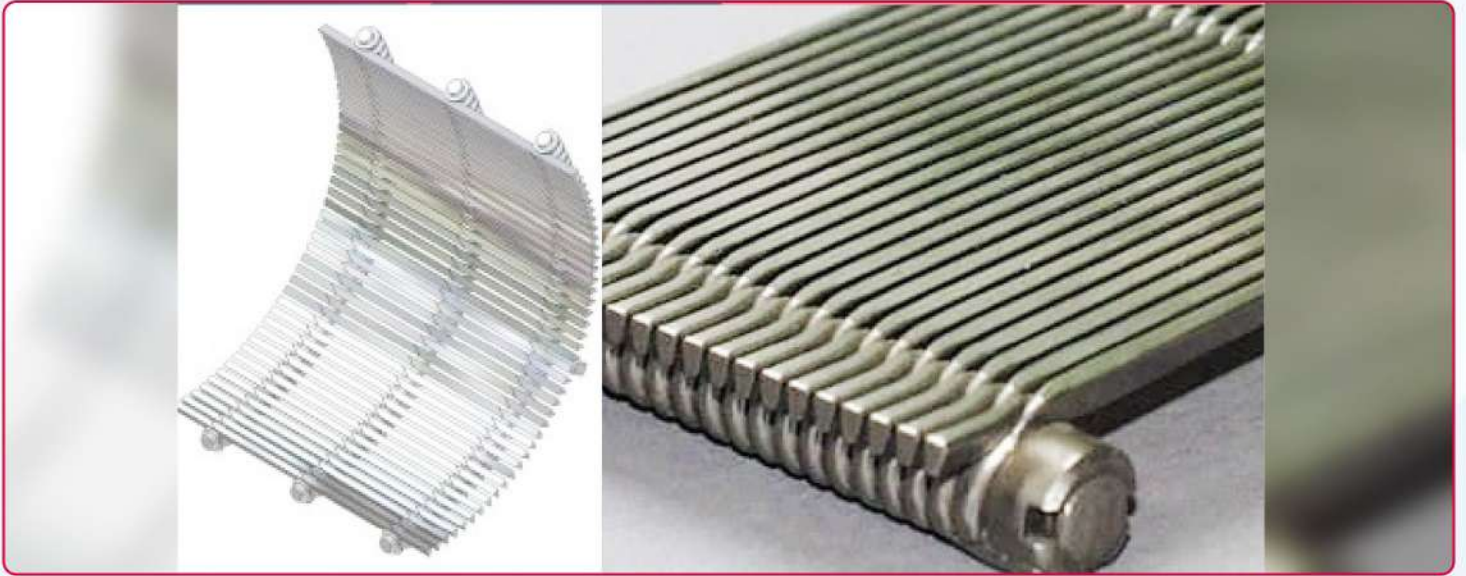

Wedge Wire Screen