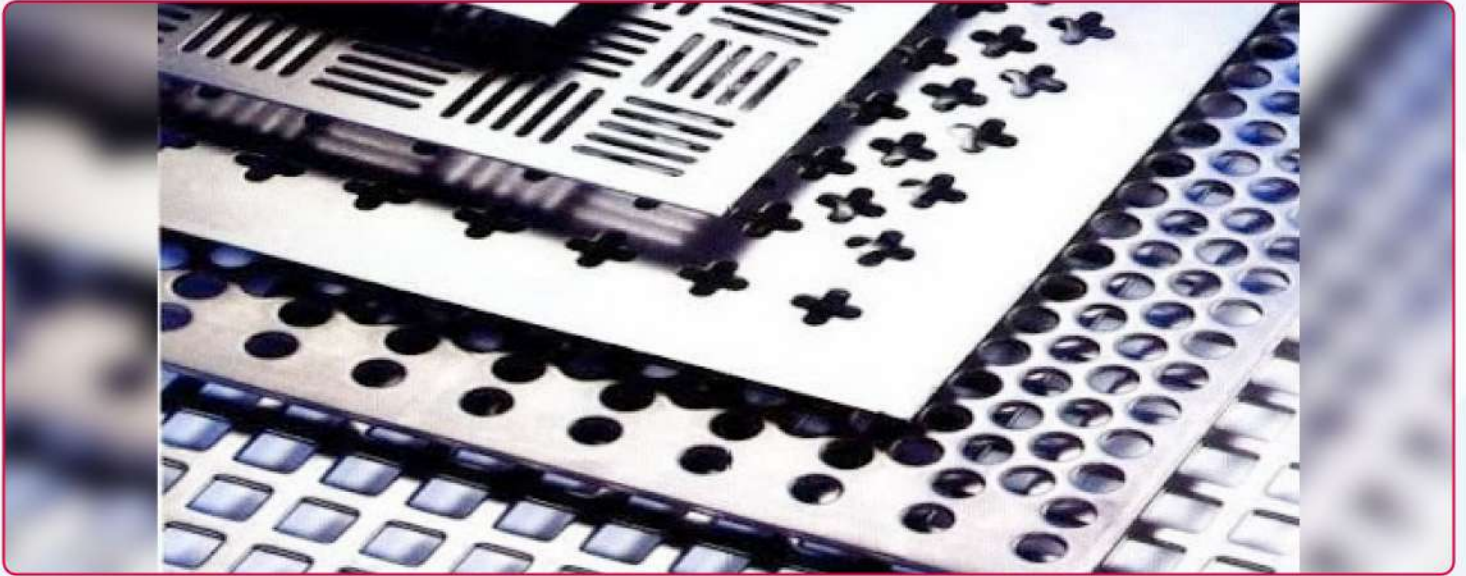

Perforated Sheet