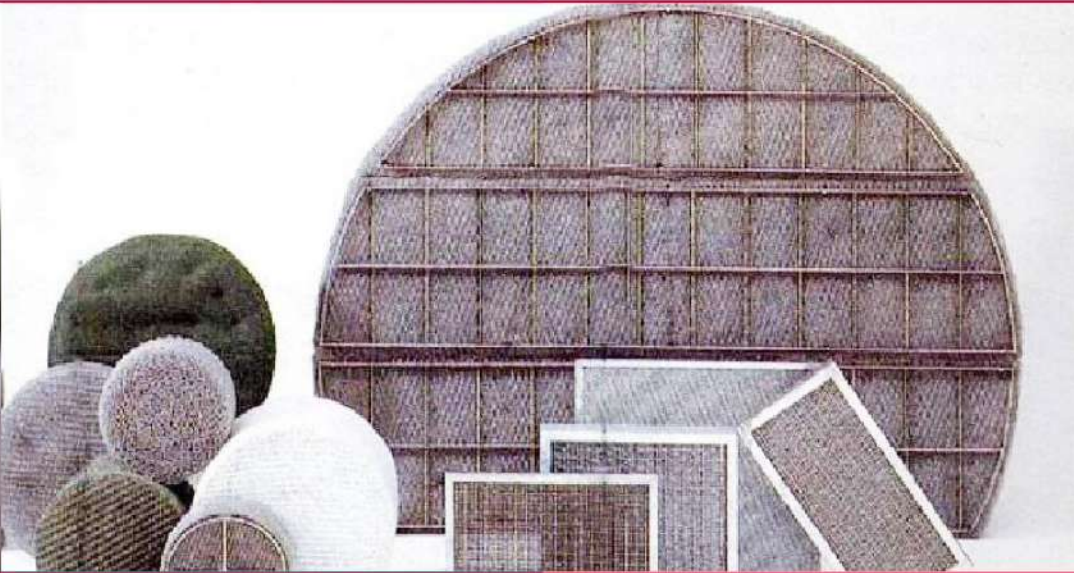

## Demister Pads

- Also known as Knit Mesh. It is a Highly Effective Filtration system for Gas - Liquid Separation.
- They are Heavy Density Wire Mesh Pads manufactured in SS 304 & 316 Grades.

**Jeetmull Jaichandlall Pvt Ltd**