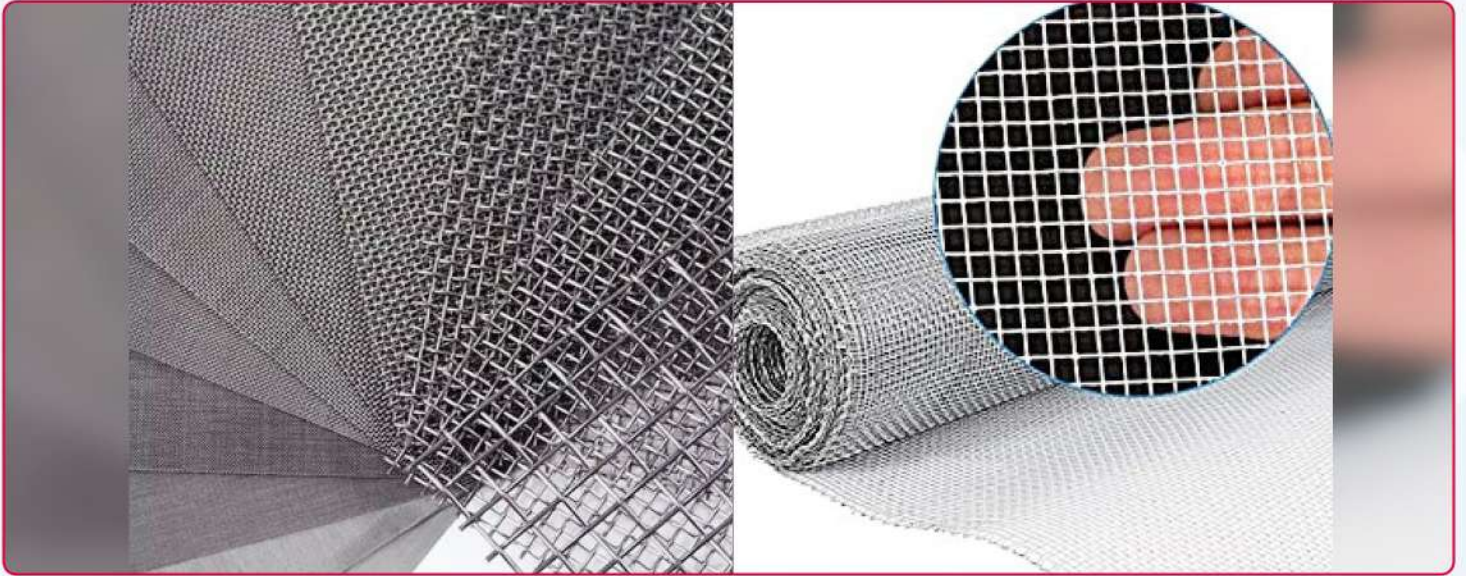

Fine Mesh

- Used for Filtration & Screening of Material Particles as less as 5 Microns. We Maintain READY STOCK in SS 304 Wire Mesh upto 2500 MM Width.
- Manufactured in Various Metals - SS / GI / Special Steel Grades / Monel / etc.

Jeetmull Jaichandlall Pvt Ltd

WEAVING RELATION SINCE 1943

www.wiremeshes.com